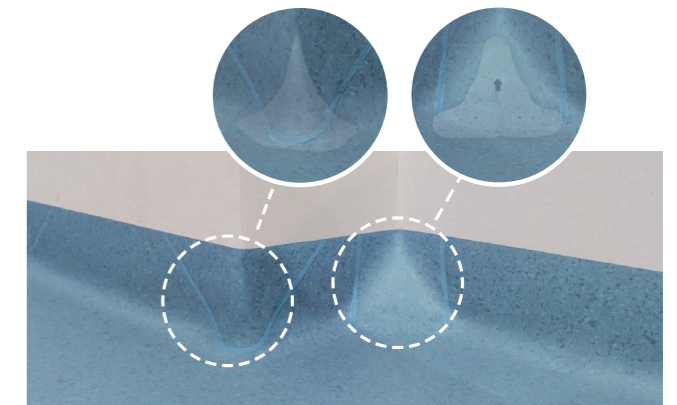

1

Stain shield

2

**No wax for life
Water and detergent savings**

3

Matt effect: enhanced design & colour, long lasting appearance

An innovative corner system serving hygiene

SUITABLE FOR ALL GERFLOR VINYL FLOORS

Clean Corner System enables to treat corners to meet all healthcare & industry requirements.

MIPOLAM AFFINITY

Non directional design

A large choice of vibrant & natural tones to combine with a wide array of greys & beiges, all with a matt effect finish